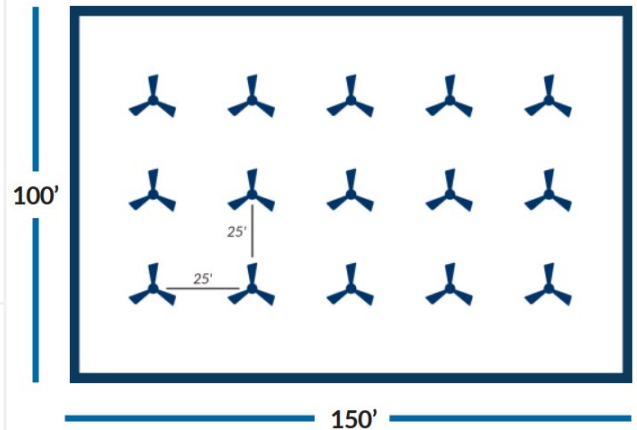

Ceiling Fan

Moisture-resistant ceiling fans

Item Number	Description	Blade Material	Voltage	Wires	Amp	Downrod Length
117698	56" Moisture Resistant F/R (White)	Polymer	120	4	0.70	18"
117699	56" Moisture Resistant F/R (Matte Black)					
117700	60" Moisture Resistant F/R (White)					
117701	60" Moisture Resistant F/R (Matte Black)				0.80	24"
118149	56" Outdoor Rated, Plug & Play (White)					
117702	60" Outdoor Rated, Plug & Play (White)					

GUIDELINES FOR SELECTING A CEILING FAN

Ceiling Height (ft)	Fan Floor Area Coverage (sqft)	Fan Diameter	Recommended Fan
10' - 11'	600	56"	117698 117699 118149
12' - 13'	800		
14' - 15'	900		
16' - 17'	1,000		
18' - 19'	1,100		
20' +	1,200	60"	117700 117701 117702

Ceiling Fan Control:
Part Number 117905,
120V, 60Hz,
Forward/Reverse
direction control, 5
Speed, controls up
to 4 ceiling fans.