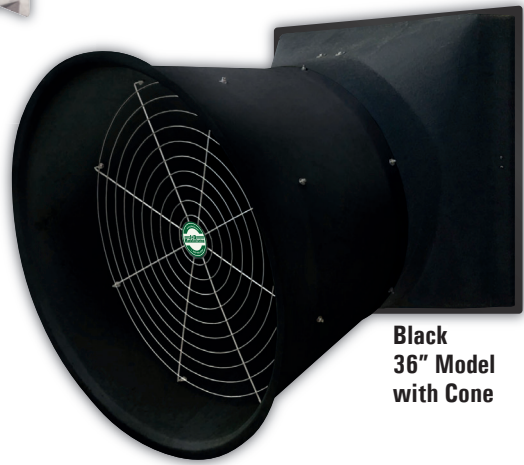

Tornado Fiberglass Exhaust Fan

EXHAUST FANS

J&D Manufacturing's Tornado exhaust fan is made to withstand even the harshest agricultural environments. With it's stainless steel mounts and corrosion-resistant fiberglass housing with gel coat for easy cleaning and minimal dirt build-up, the Tornado exhaust fan will provide many years of high performance ventilation.

20"-36" models feature
J&D's IP66 Rated Gold Star Motor

- Dust tight
- Can be washed down from any angle
- Powerful, direct drive

Features

- Available in 12", 16", 20", 24", 36" and 50"
- **20 Year Warranty** on fiberglass housing
- Rust-free, corrosion-free, molded fiberglass housing with gel coat for low maintenance
- Stainless steel internal frame and hardware for corrosion resistance
- Your choice of poly or aluminum shutter
- Spring belt tensioner on 50" belt drive models
- Slant wall housing for more efficient airflow
- Performance-enhancing poly cones available on 20"- 50" fans
- 36" models are available with galvanized, nylon, or stainless steel prop
- **Lifetime Warranty** on cast aluminum props, available on select 50" models
- 50" belt drive model's bearings are eccentric locking, pre-lubricated, permanently sealed and rubber mounted to improve operation and reduce prop fatigue and are covered by a **3 Year Warranty**
- Totally enclosed, maintenance-free, high-efficiency motors
 - 20"- 36" models use J&D's Gold Star, direct drive, IP66 rated, CSA recognized motor, covered by a **3 Year Warranty**
 - 12", 16", and 50" models use motors that have completely sealed ball bearings, are UL and CUL recognized, and are covered by a **2 Year Warranty**

50" Model with Poly Cone

12"-16" Models

20"-24" Models

Black 36" Model with Cone

⚠WARNING: This product can expose you to chemicals including lead, which is known to the State of California to cause cancer and birth defects or other reproductive harm. For more information go to www.P65Warnings.ca.gov/product.